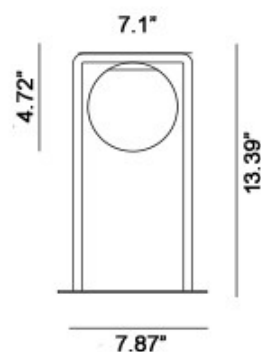

Tribeca Table

Product Name

Tribeca Table Lamp

Dimensions

Light Source

4.5W 2700K 270 lumens LED

Features

- Design by Jordi Llopis
- LED table lamp for ambient illumination
- Handcrafted round alabaster shade
- Textured, painted black frame
- Offered in dimming and non-dimming versions