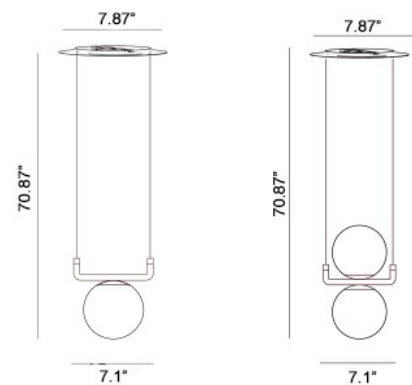

Tribeca Pendant

Product Name

Tribeca Pendant Light

Dimensions

Light Source

One Light: 1x 4.5W 2700K 270 lumens LED

Two Light: 2x 4.5W 2700K 270 lumens LED

Features