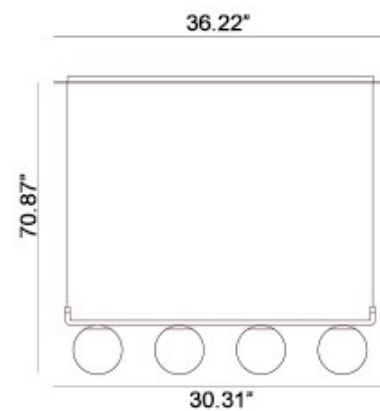

Tribeca Linear

Product Name

Tribeca Four Light Linear Pendant

Dimensions

Light Source

4x 4.5W 2700K 270 lumens LED

Features

- Design by Jordi Llopis
- Linear pendant light for diffused ambient illumination
- Handcrafted round alabaster shades
- Alabaster is a natural material and patterns will vary
- Textured, painted black frame
- TRIAC dimmable