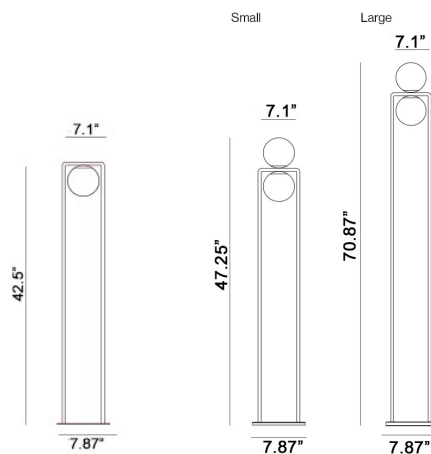

Tribeca Floor

Product Name

Tribeca Floor Lamp

Dimensions

Light Source

- 1 Light: 1x 4.5W 2700K 270 lumens LED
- 2 Light Small: 2x 4.5W 2700K 270 lumens LED
- 2 Light Large: 2x 4.5W 2700K 270 lumens LED

Features