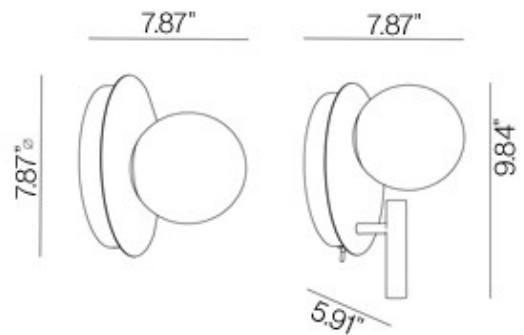

## Tribeca Wall

### Dimensions

### Light Source

One Light: 1x 4.5W 2700K 270 lumens LED

With Reading Light: 1x 4.5W 2700K 270 lumens LED + 1 x 3W 3000K 260 lumens 30° reading light