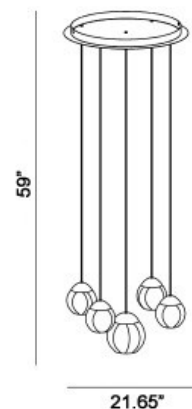

Type: _____

Project: _____

Specifier: _____

Notes: _____

Soft Round

Product Name

Soft Five Light Round Pendant Light

Dimensions

Light Source

5x 3W 2700K 372 lumens LED

Features

- Design by Cristian Cubiñá
- Round multi-light pendant for direct ambient illumination
- Pressed glass shades with jewel-like sparkling effect
- Offered in black or pink glass
- Satin nickel with brass accents finish
- Round pendant includes four small (4.7" diameter) and one large (6.3" diameter) glass shades