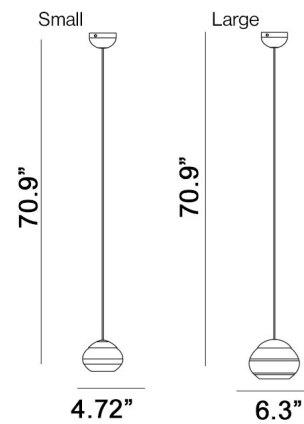

Soft Pendant

Product Name

Soft Pendant Light

Dimensions

Light Source

Small: 1x 3W 2700K 372 lumens LED

Large: 1x 3W 2700K 372 lumens LED

Features