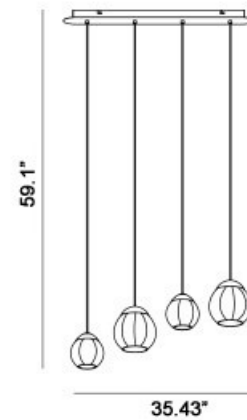

Soft Linear

Product Name

Soft Four Light Linear Pendant Light

Dimensions

Light Source

4x 3W 2700K 372 lumens LED

Features

- Design by Cristian Cubiñá
- Linear pendant light for direct ambient illumination
- Pressed glass shades with jewel-like sparkling effect
- Offered in black or pink glass
- Satin nickel with brass accents finish
- Linear pendant includes two small (4.7" diameter) and two large (6.3" diameter) glass shades