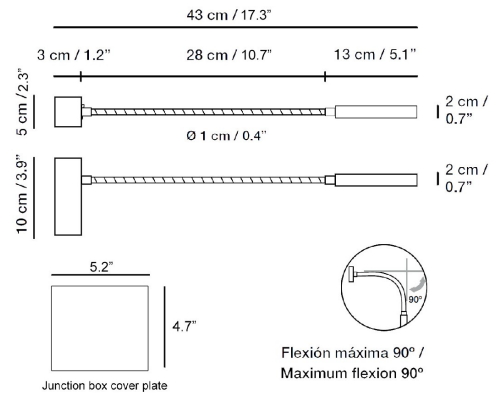

SNAIK

Product Name

Snaik Wall Light

Dimensions

Light Source

3.2W 330 lumen 2700K CRI>80

120° beam angle

Features

- Adjustable arm wall light for direct illumination
- Arm flexes to 90°
- Choice of four finishes: chrome, matte nickel, white or black
- Integral on/off switch

Type: _____

Project: _____

Specifier: _____