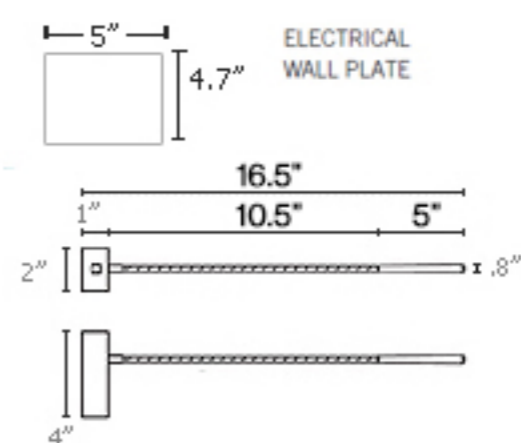

Oliver

Product Name

Oliver

Dimensions

Light Source

1.7W LED 60 Lumen 2700K color temperature
60° Lighting angle

Note: Switch on the base. With adaptable electrical wall plate.

Finishes