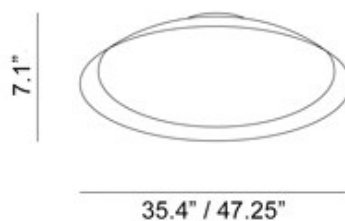

LENS CEILING

Product Name

Lens Ceiling Light

Dimensions

Light Source

18W + 30W, 4000lumens, 2700K

Features

- Ceiling light for diffused illumination
- Opal methacrylate diffuser
- Painted white iron structure
- Integral LED light source
- TRIAC Dimmable
- Offered in two large-scale diameters