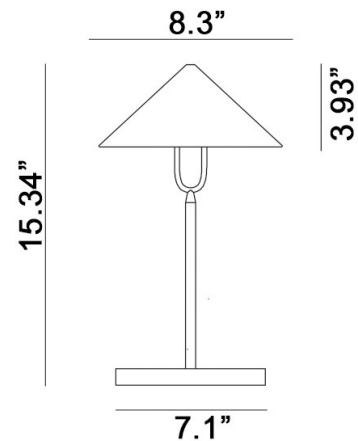

FUJI Table

Product Name

FUJI Table Lamp

Dimensions

Light Source

4.6W 2700K 260 lumens LED

Features

- Design by Jordi Llopis for AlmaLight
- Table lamp for ambient illumination
- Handcrafted
- Alabaster shade
- Electroplated polished brass finish
- On/off switch