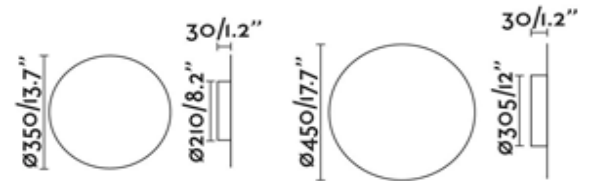

TOU WALL

Product Name

TOU WALL LIGHT

Dimensions

Light Source

Small: 7W 450lumens 2700K CRI>80 LED lamp

Large: 12W 750lumens 2700K CRI>80 LED lamp

Features

- Design by Faro Lab for Faro
- Wall light providing indirect ambient illumination
- Aluminum structure with fabric and foam covering
- Offered in grey or burgundy fabric
- Offered in two sizes 13.7" or 17.7" diameters