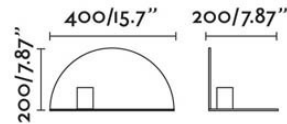

NIT WALL

Product Name

NIT WALL LIGHT

Dimensions

Light Source

1 x 20W 120V E26 Retrofit LED

Features

- Design by Goula Figuera for Faro
- Versatile Wall light providing direct ambient illumination
- Functions as a light and shelf
- Offered in "right" and "left" versions
- Choice of white or black painted finish
- Operates with cord and plug– for easy installation
- Well suited for residential and hospitality use