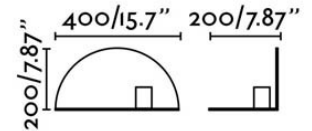

NIT WALL

Product Name

NIT WALL LIGHT

Dimensions

Light Source

1 x 20W 120V E26 Retrofit LED

Features

- Design by Goula Figuera for Faro
- Versatile Wall light providing direct ambient illumination
- Functions as a light and shelf
- Offered in "right" and "left" versions
- Choice of white or black painted finish
- Operates with cord and plug– for easy installation
- Well suited for residential and hospitality use