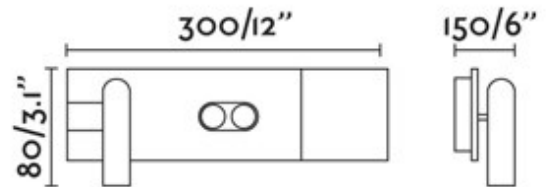

MAGOS WALL

Product Name

MAGOS WALL LIGHT

Dimensions

Light Source

Ambient Light: 6W 120V 2700K 600 lumens CRI>80

Reading Light: 3W 120V 2700K 160 lumens CRI 90

Features

- Design by Faro Lab for Faro
- Multi functional wall light– provides ambient and direct illumination and wireless charging for compatible phones
- Horizontal or vertical mounting
- One light source for indirect ambient illumination, separate light source for directional reading light
- Dual switches– reading light is on/off; ambient light on/off and dimming
- Choice of matt black, maple or walnut finish
- Well suited for bedside installation in residential and hospitality applications