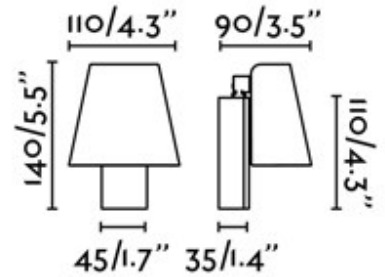

LA PETIT WALL

Product Name

LA PETIT WALL LIGHT

Dimensions

Light Source

1 x 4W 120V 130 lumens 3000K LED

Features

- Design by Alex & Manel Llusca for Faro
- Wall light providing direct adjustable illumination
- Timeless design
- Offered in 4 finishes: white, black, satin gold, and bronze
- ADA Compliant
- Well suited for residential and hospitality use