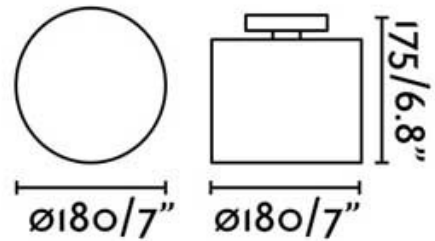

JANET CEILING

Product Name

JANET CEILING LIGHT

Dimensions

Light Source

1 x 20W 120V E26 Retrofit LED

Features

- Design by Faro
- Ceiling light for direct ambient illumination
- Compact modern design
- Metal structure
- White with gold painted finish
- Well suited for residential and hospitality applications