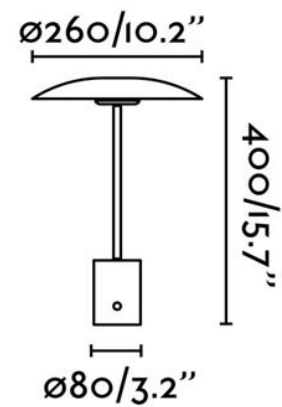

HOSHI LED TABLE

Product Name

HOSHI LED TABLE LAMP

Dimensions

Light Source

12W 120V 3000K 930 lumens LED

Features

- Design by xJeR Studio for Faro
- Table lamp for task and ambient illumination
- Classic modern design
- Metal structure with solid base
- Integral LED light source with dimmer switch on base
- Black and brushed copper or satin gold and black finish
- Well suited for residential, corporate, and hospitality applications