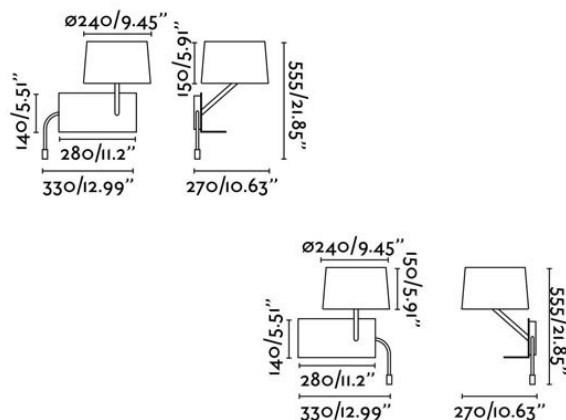

HANDY WALL with READER

Product Name

HANDY WALL LIGHT with READER

Dimensions

Light Source

1 x 20W 120V E26 Retrofit LED +

1 3W 120V 3W 140 lumens 3000K LED

Features

- Design by Goula Figuera for Faro
- Versatile Wall light providing direct and ambient illumination
- Functions as an ambient light, reading light and shelf
- Offered in "right" and "left" versions
- Fabric shade
- Steel body and structure
- White painted finish
- Well suited for residential and hospitality use