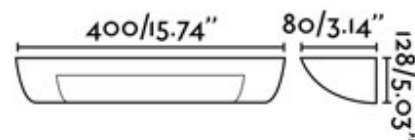

CHERAS-4 WALL

Product Name

CHERAS-4 WALL LIGHT

Dimensions

Light Source

1 x 8W 120V R7s 78mm Linear LED

Features

- Design by Faro
- Wall light providing indirect ambient illumination
- Gypsum structure