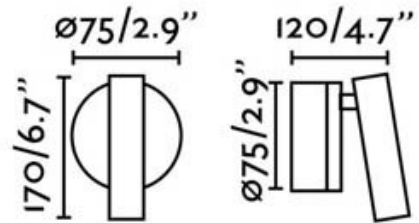

BOC LED WALL

Product Name

BOC LED WALL LIGHT

Dimensions

Light Source

1 x 3W 120V 3000K LED

Features

- Design by Faro
- Directional wall light for direct illumination
- On/off switch on back plate
- Choice of white, black, bronze, chrome, or satin nickel finish
- Well suited for bedside installation in residential and hospitality applications