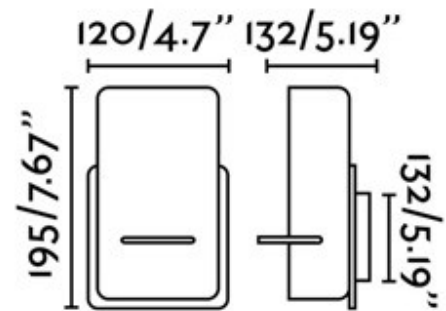

SMILE WALL

Product Name

Smile Wall Light

Dimensions

Light Source

1 x 9W 120V E26 Retrofit LED

Features

- Design by Jordi Busquets for Faro
- Multi-functional wall light providing directional or indirect illumination
- Use in vertical position as indirect light or in horizontal position as adjustable light
- Painted white or black finish
- Use for bedside reading light, task light, or for ambient light.