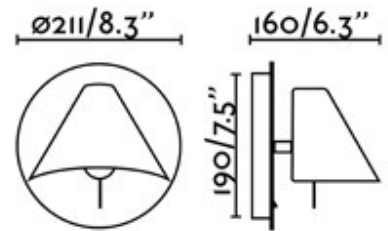

NOON WALL

Product Name

Noon Wall Light

Dimensions

Light Source

1 x 9W 120V E26 Retrofit LED

Features

- Design by Alegre Design for Faro
- Wall light providing directional illumination
- Rotates 350° on its horizontal axis and 45° on its vertical axis
- Includes rod for easily directing the light source
- Painted white finish
- On/off switch located on backplate
- Use for bedside reading light or as task light