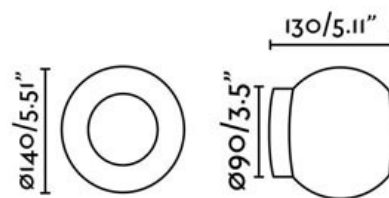

MOY WALL

Product Name

MOY WALL LIGHT

Dimensions

Light Source

4W 120V 3000K 220 Lumens LED

Features

- Design by Nahtrang for Faro
- Wall or ceiling light for diffused illumination
- Glass shade with metal body and accents
- Offered in bronze, chrome or gold finish
- Wall shade rotates for adjusting the direction of the light
- Well suited for residential and hospitality applications