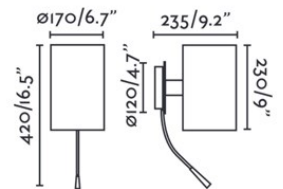

GUADALUPE WALL

Product Name

GUADALUPE WALL LIGHT

Dimensions

Light Source

Wall Light: 1 x 15W 120V E26 Retrofit LED

Reading Light: 1W 120V 3000K 100 lumens CRI >80

Features

- Design by Faro Lab for Faro
- Cylindrical Wall Light for directional illumination
- Metal shade and fixture
- Offered in wall light or wall with reading light
- Reading light is a flexible adjustable arm with integral LED
- Wall shade rotates for adjusting the direction of the light
- Offered in beige or green finish
- Well suited for bedside installation in residential and hospitality applications