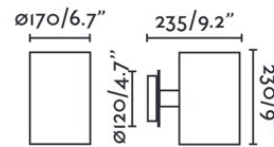

GUADALUPE WALL

Product Name

GUADALUPE WALL LIGHT

Dimensions

Light Source

Wall Light: 1 x 15W 120V E26 Retrofit LED

Reading Light: 1W 120V 3000K 100 lumens CRI >80

Features

- Design by Faro Lab for Faro
- Cylindrical Wall Light for directional illumination
- Metal shade and fixture
- Offered in wall light or wall with reading light
- Reading light is a flexible adjustable arm with integral LED
- Wall shade rotates for adjusting the direction of the light
- Offered in beige or green finish
- Well suited for bedside installation in residential and hospitality applications