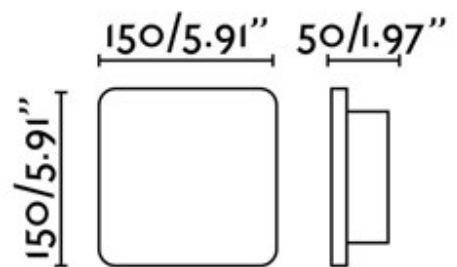

ELSA LED WALL

Product Name

ELSA LED WALL LIGHT

Dimensions

Light Source

1 x 8W 120V 300 Lumens 3000K SMD LED

Features

- Design by Faro
- Wall light providing indirect ambient illumination
- Gypsum front plate with acrylic diffuser
- Low profile design—ADA compliant
- Use for indoor passage areas