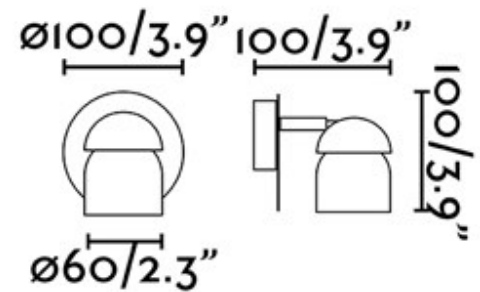

COCO 1L WALL

Product Name

Coco 1L Wall Light

Dimensions

Light Source

1 x 8W 120V GU10 LED

Features

- Design by Faro
- Wall light providing directional illumination
- Rotates 350° on its horizontal axis and 90° on its vertical axis
- Steel construction
- Offered in 4 painted finishes: black/terracotta, black, white, or black/green
- Low profile design suitable for use as an art light, bedside reading light, or task light