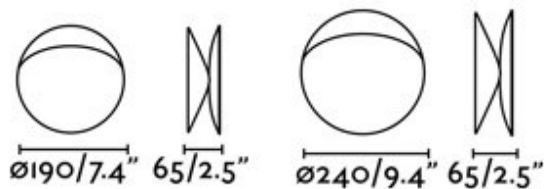

OVO WALL

Product Name

OVO WALL LIGHT

Dimensions

Light Source

Small: 1 x 8W 120V R7s 78mm Linear LED lamp

Large: 1 x 15W 120V R7s 118mm Linear LED lamp

Features

- Design by Estudi Ribaudí for Faro
- Wall light providing indirect adjustable illumination
- Metal structure
- White painted finish
- Offered in two sizes
- Adjustable diffuser provides directional light