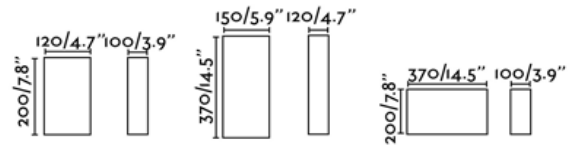

COTTON WALL

Product Name

COTTON WALL LIGHT

Dimensions

Light Source

Rectangle: 1 x 15W 120V E26 LED lamp (not included)

Round: 2 x 18W 120V E26 LED lamp (not included)

Square: 2 x 18W 120V E26 LED lamp (not included)