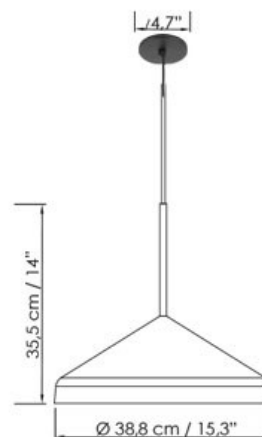

Rofe Pendant

Product Name

Rofe Pendant Light

Dimensions

Light Source

1 x 25W 120V E26 LED lamp (not included)

Features

- Designed by Easy Light by Carpyen
- Pendant lights for direct ambient illumination
- Metal shade
- Timeless design
- Retrofit LED light source
- Choice of four color ways Chalk, Graphite, Peach, Picea
- Crafted in Barcelona