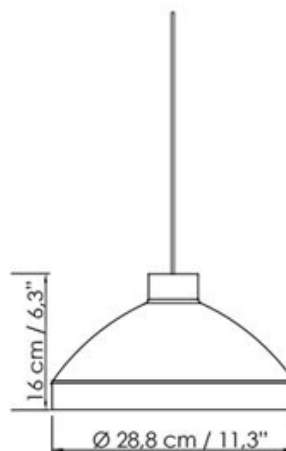

PRIA OUTDOOR PENDANT

Product Name

PRIA OUTDOOR PENDANT

Dimensions

Light Source

1 x 13W 120V E26 LED lamp (not included)

Features

- Designed by Easy Light by Carpyen
- Outdoor pendant lights for direct ambient illumination
- Metal shade
- Minimalist and elegant design
- Retrofit LED light source
- Choice of four color ways Burgundy, Mimosa, Ocean and Picea
- IP44
- Includes 15' of cord with plug and a suspension hook
- Crafted in Barcelona