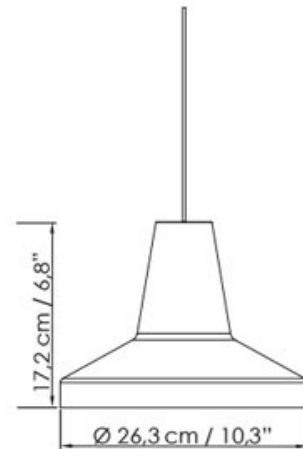

FAMARA OUTDOOR PENDANT

Product Name

FAMARA OUTDOOR PENDANT

Dimensions

Light Source

1 x 13W 120V E26 LED lamp (not included)

Features

- Designed by Easy Light by Carpyen
- Outdoor pendant lights for direct ambient illumination
- Metal shade
- Minimalist and elegant design
- Retrofit LED light source
- Choice of four color ways Burgundy, Mimosa, Ocean and Picea
- IP44
- Includes 15' of cord with plug and a suspension hook
- Crafted in Barcelona