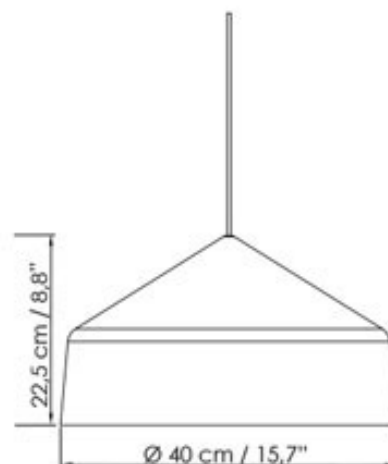

ÉZARO OUTDOOR PENDANT

Product Name

ÉZARO OUTDOOR PENDANT

Dimensions

Light Source

1 x 13W 120V E26 LED lamp (not included)

Features

- Designed by Easy Light by Carpyen
- Outdoor pendant lights for direct ambient illumination
- Metal shade
- Minimalist and elegant design
- Retrofit LED light source
- Choice of four color ways Burgundy, Mimosa, Ocean and Picea
- IP44
- Includes 15' of cord with plug and a suspension hook
- Crafted in Barcelona