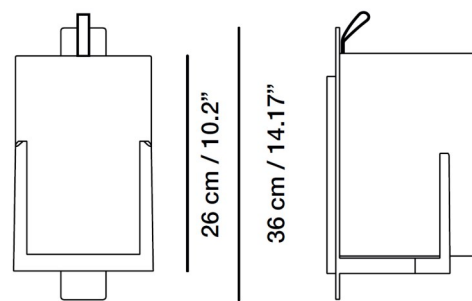

Greta Wall

Product Name

Greta Wall

Dimensions

Ø18 cm / 7.08"

6 cm / 2.3"

Light Source

1x 100W max E26 medium base Incandescent or retrofit CFL or LED