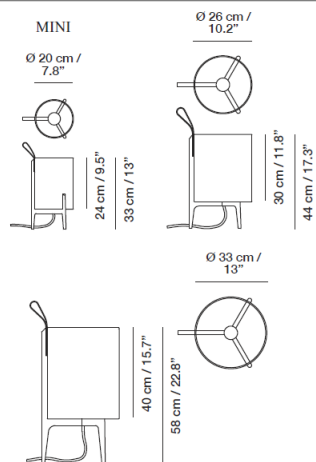

Greta Table

Product Name

Greta Table Lamp

Dimensions

Light Source

1x 100W Max E26 Medium Base Incandescent, or retrofit LED or CFL

Features

- Table lamp with natural leather handle
- Natural Oak with beige linen shade or Black Oak with white polycarbonate shade
- 3 Sizes