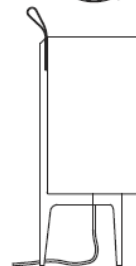

Greta Floor

Product Name

Greta Floor Lamp

Dimensions

Ø 40 cm /
15.7"

70 cm / 27.5"

90 cm / 35.4"

Light Source

1x 100W Max E26 Medium Base Incandescent,
or retrofit LED or CFL

Features

- Floor lamp with natural leather handle
- Natural Oak with beige linen shade or Black Oak with white polycarbonate shade

Type: _____