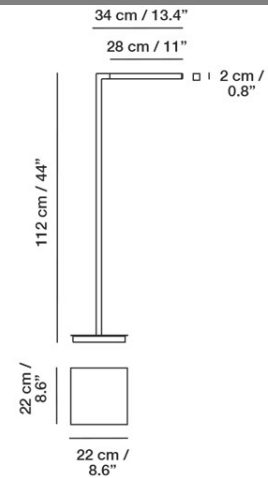

AIRO FLOOR

Product Name

Airo Floor Lamp

Dimensions

Light Source

1x7.5 W max 534 Lumens (2700K) 120° lighting angle integral LED

Features

- Adjustable floor lamp for direct illumination
- Matte Nickel or Polished chrome finish
- Reflector rotates 180° to direct the light
- On/off switch on the reflector