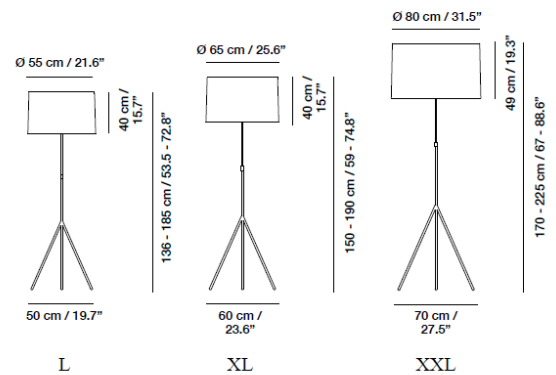

Signora

Product Name

Signora Floor Lamp

Dimensions

Light Source

2x 150W max E26 Medium Base incandescent, LED or CFL

Features

- Floor lamp for diffused illumination
- Offered with matte nickel or white base, and white or beige cotton shade
- Adjustable height via telescoping stem
- Pull chain on/off switch