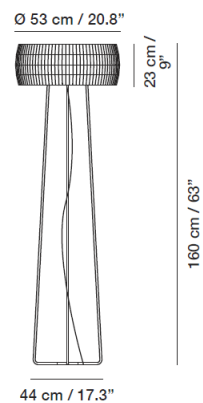

Type: _____

Project: _____

Specifier: _____

Notes: _____

Isamu Floor

Product Name

Isamu Floor Lamp

Dimensions

Light Source

2×100 W max E26 medium base incandescent

Features

- Floor lamp for diffused illumination
- Offered in three finishes: white, pearl or olive green
- Hand wrapped ribbon
- White Polycarbonate diffuser