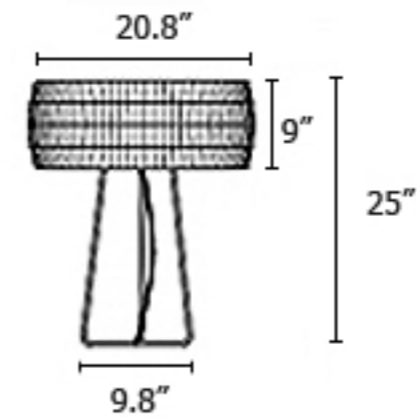

Isamu Table

Product Name

Isamu Table

Dimensions

Light Source

2x100 W max.
E26 Incandescent.
Medium base.

Finishes

Black lacquer metal
Ribbed shade: White, Pearl or Olive green