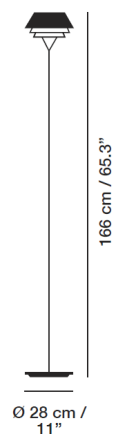

### Product Name

Gala Floor Lamp

### Dimensions