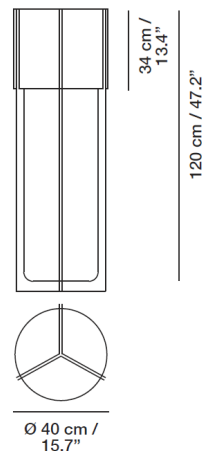

NIRVANA

Product Name

Nirvana Floor Lamp

Dimensions

Light Source

1 X 100W Max 120V E26 medium base Incandescent or retrofit CFL or LED

Features

- Floor lamp for diffused ambient illumination
- Finish options:
 - Matt nickel + White shade
 - Matt nickel + Metallic grey shade
 - White + White shade
 - Black + Metallic grey shade