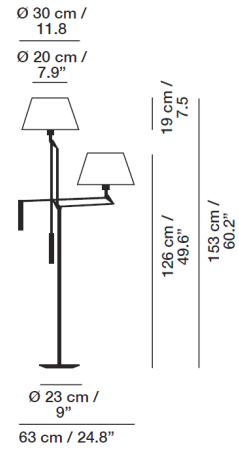

GALILEA

Product Name

Galilea Floor Lamp

Dimensions

Light Source

1 X 100W Max 120V E26 medium base Incandescent or retrofit CFL or LED

Features

- Floor lamp with adjustable arm
- White or stone grey finish
- Cotton fabric shade – white