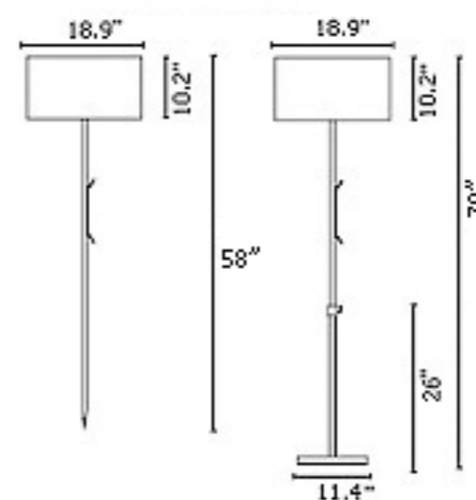

## Dimensions

## Finishes

Shade: White Polyethylene

Stem: Stainless Steel

Foot Base: Titanium, White, or Orange

Floor lamp designed for indoor and outdoor use. Also adapted for garden tables and terraces/ can be put directly into the ground or an auxiliary outdoor light. Equipped with 10' ft of cable