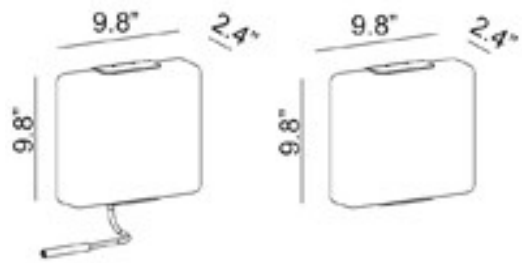

SQUARE WALL

Product Name

Square Wall Light

Dimensions

Light Source

22W 120V 1700 lumens, 3000K LED

Reading light: Cree 3W - 3000K - 160lm 30° beam spread

Features

- Wall light for diffused illumination
- Offered with or without reading light
- Methacrylate diffuser
- Iron and aluminum construction
- Choice of two finishes: white or silver
- Integral LED, TRIAC Dimmable
- Suitable for residential and commercial use