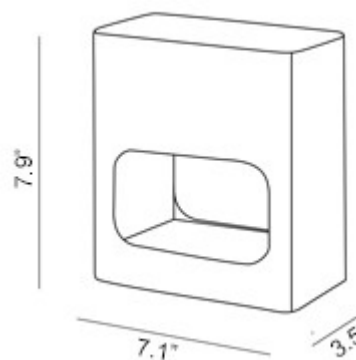

NOTE TABLE

Product Name

Note Table Lamp

Dimensions

Light Source

1 x 60W 120V G9 halogen or LED retrofit (not included)

Features

- Table lamp for diffused illumination
- Sanded optical glass diffuser
- Choice of four finishes: anodized, black, white or red
- Dimmer switch located on the cord