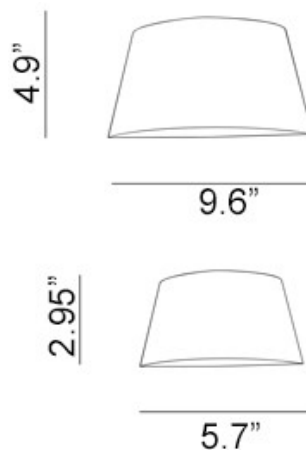

HOTEL

Product Name

Madame Wall Light

Dimensions

Light Source

Small: 1 x 40W 120V G9 halogen or LED (not included)

Large: 1 x 60W 120V G9 halogen or LED (not included)

Features

- Wall light for direct and indirect illumination
- Offered in two sizes
- Black with gold or white with silver finishes

Type: _____

Project: _____

Specifier: _____

Notes: _____