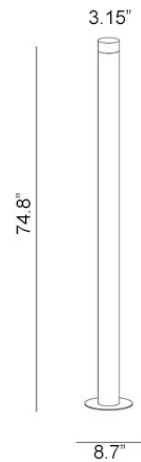

LED POLE

Product Name

Led Pole Floor Lamp

Dimensions

Light Source

20W 3500 lumens 3000K LED

Features

- Floor lamp for indirect illumination
- Extruded aluminum construction
- Sandblasted methacrylate diffuser
- Choice of four finishes: textured white, textured black, anodized silver, anodized gold
- Inline dimmer switch