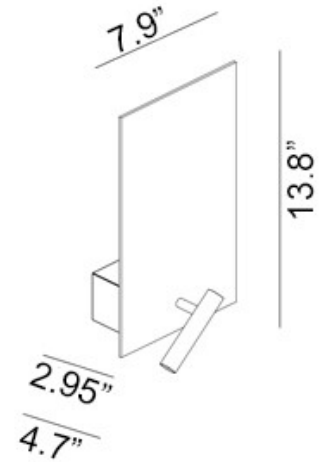

FLAT LED

Product Name

Flat LED Wall Light

Dimensions

Light Source

1 x 60W 120V E26 Incandescent, LED or CFL (not included) + 1x 3W 3000K 260 Lumens Cree LED (included)

Features

- Wall light with adjustable reading light
- Clean, elegant design
- Two light sources- one indirect and one direct
- Switch for reading light located on fixture
- Painted white finish