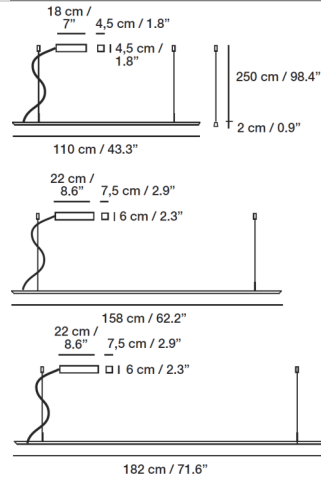

Lineal Pendant

Product Name

Lineal Pendant Light

Dimensions

Light Source

Small: 19W 2050 lumens, 2700K LED

Medium: 28W 3130 lumens, 2700K LED, dimmable 0-10V

Large: 31W 3450 lumens, 2700K LED, dimmable 0-10V

Features

- Linear pendant for direct illumination
- Aluminum construction: Nickel, white or black finish
- Offered in three sizes

Type: _____

Project: _____

Specifier: _____

Notes: _____